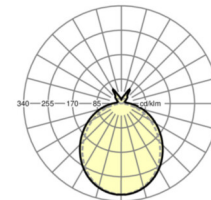

CHARACTERISTICS

Order number	52610096680
EAN number	4020863363322
Commodity code	94051140
Certification mark	IP 55, Protection class I, F, D, HACCP DIN10500/Food/IFS/BRC, Indoor, CE
Impact resistance (IK rating)	IK03
Ambient temperatur	ta 25°C
Special properties	Ready for IoT
Warranty period	5 years
State funding programs	BEG - Federal funding for efficient buildings (valid only for Germany)

ELECTRICAL ENGINEERING

Controller	Electronic driver DALI2 (1 pcs.)
System output	47W
Mains voltage	230V/50Hz
Circuit breakers (inrush current)	12 pieces/B10, 20 pieces/B16, 21 pieces/C10, 33 pieces/C16
Energy efficiency class/light source	C

LIGHTING TECHNOLOGY

Placement	LED, Colour rendering/Light colour CRI ≥ 80 / 4000K
Colour tolerance (MacAdam)	3SDCM
Photobiological safety (Luminaire)	RG1
Nominal luminous flux	6584lm
LED service life	50000h L80/B10 (Tq 25°C)
Luminaire luminous efficiency	141lm/W
UGR lat./long.	21.3 / 20.5

MECHANICS

Housing colour	translucent
Dimensions (LxWxDxH)	1563mm x 158mm x 76mm
Weight (net)	2.75kg
Type of installation	Ceiling-mounted single installation, Mounting rail installation

Dimensions

L	1563 mm	Length
B	158 mm	Width
H	76 mm	Height
A1	800 mm	Mounting distance single mounting

DEEP-LINK

<https://www.regiolux.de/en/article/52610096680>